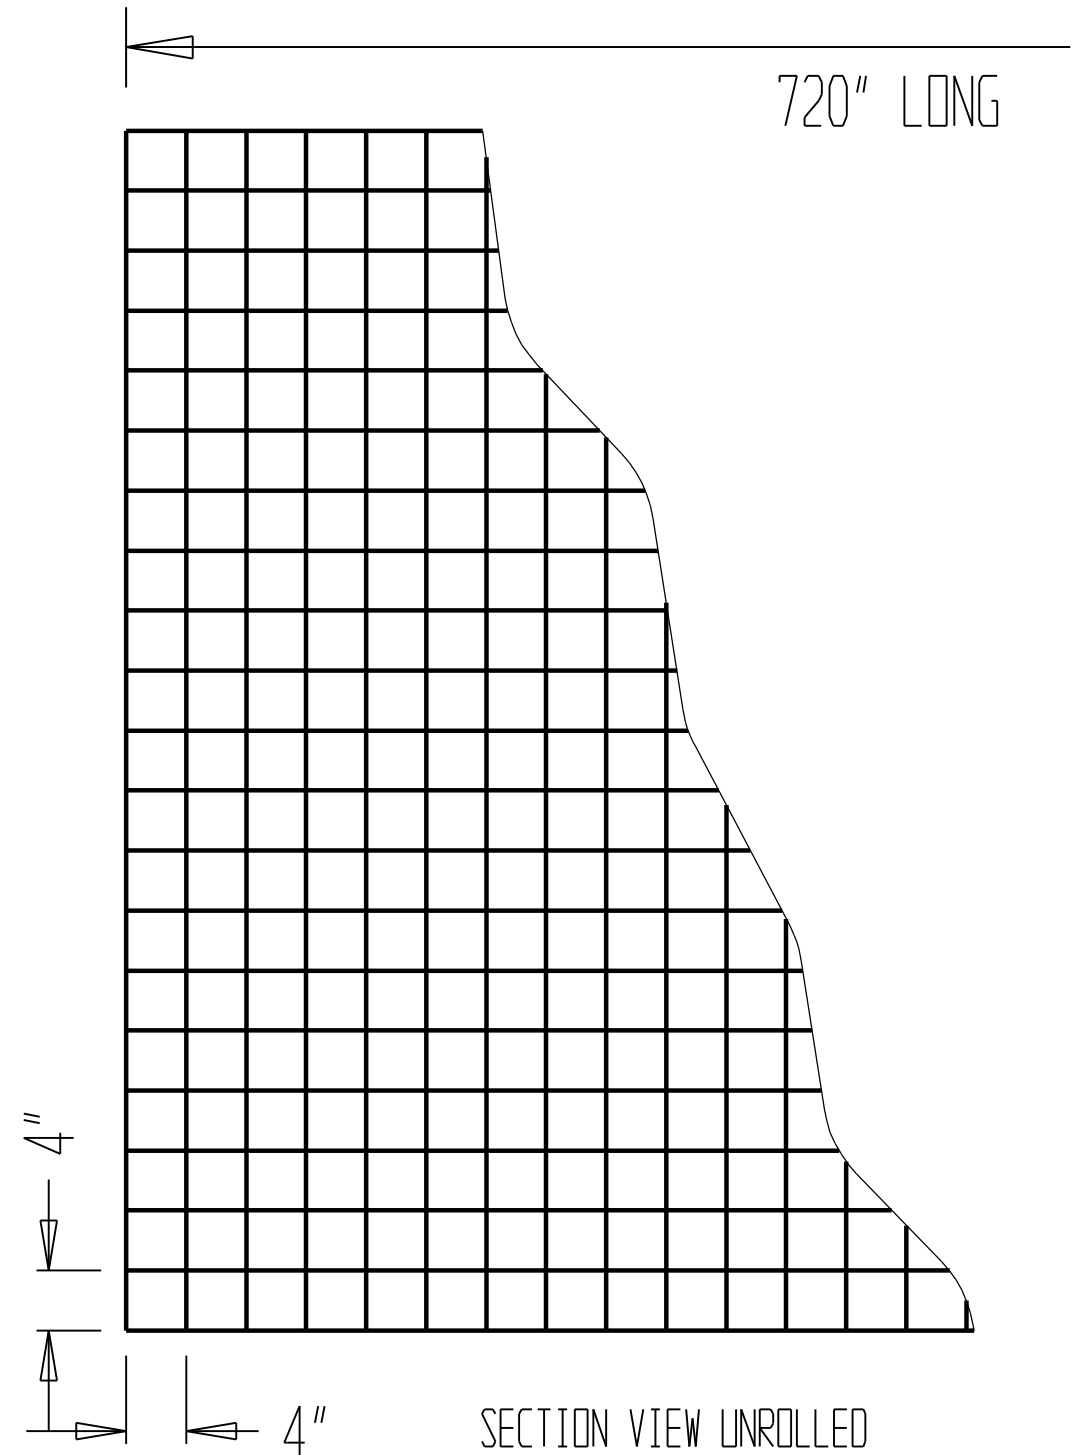

84" HIGH x 720" LONG X 4" X 4" X 10swg. PRODUCED FROM GALFAN COATED WIRE TO BS EN 10244-2:2001

84" HIGH x 720" LONG X 4" X 4" X 8swg. PRODUCED FROM GALFAN COATED WIRE TO BS EN 10244-2:2001

SIDE VIEW

ROLLS

84" HIGH x 720" LONG X 4" X 4" X 10swg & 8swg  
PRODUCED FROM GALFAN COATED  
WIRE TO BS EN 10244-2:2001. NO FLYING ENDS