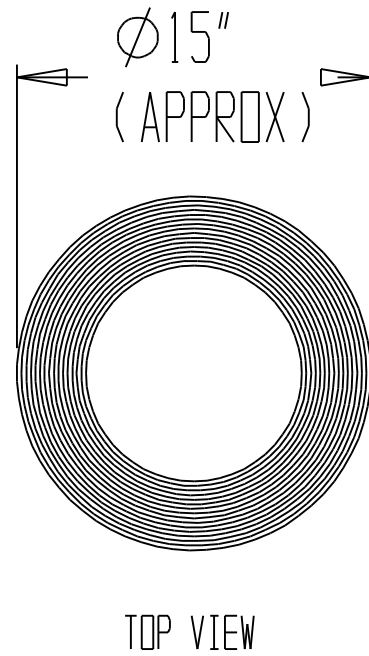

84" HIGH x 720" LONG X 4" X 4" X 10swg. PRODUCED FROM GALFAN COATED WIRE TO BS EN 10244-2:2001

84" HIGH x 720" LONG X 4" X 4" X 8swg. PRODUCED FROM GALFAN COATED WIRE TO BS EN 10244-2:2001

SIDE VIEW

ROLLS

84" HIGH x 720" LONG X 4" X 4" X 10swg & 8swg  
PRODUCED FROM GALFAN COATED  
WIRE TO BS EN 10244-2:2001. NO FLYING ENDS