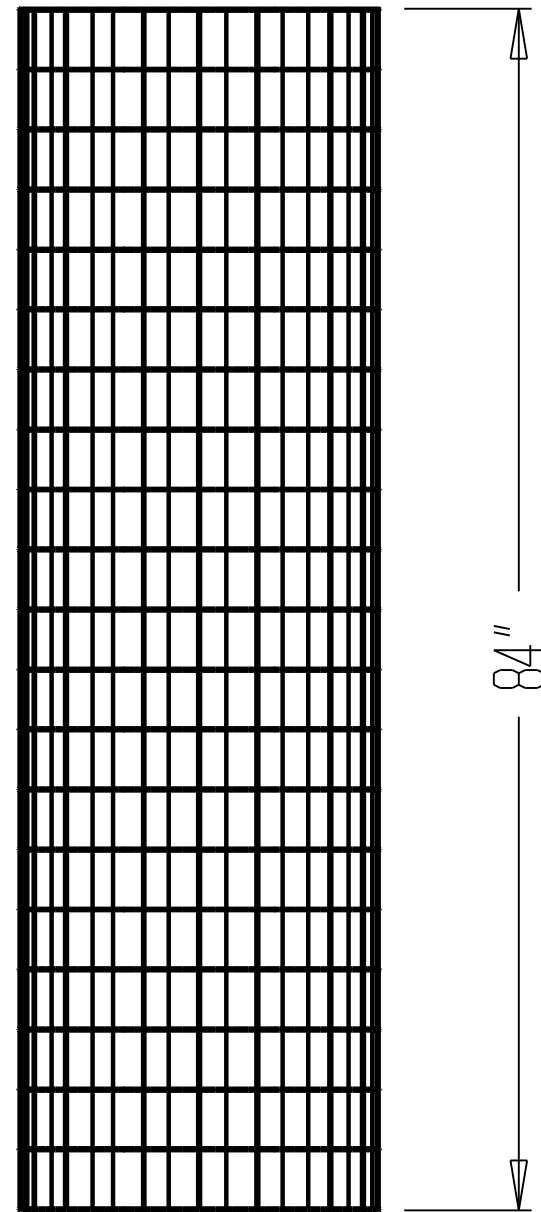

84" HIGH x 720" LONG X 4" X 4" X 10swg. PRODUCED FROM GALFAN COATED WIRE TO BS EN 10244-2:2001

84" HIGH x 720" LONG X 4" X 4" X 8swg. PRODUCED FROM GALFAN COATED WIRE TO BS EN 10244-2:2001

SIDE VIEW

ROLLS

84" HIGH x 720" LONG X 4" X 4" X 10swg & 8swg  
PRODUCED FROM GALFAN COATED  
WIRE TO BS EN 10244-2:2001. NO FLYING ENDS